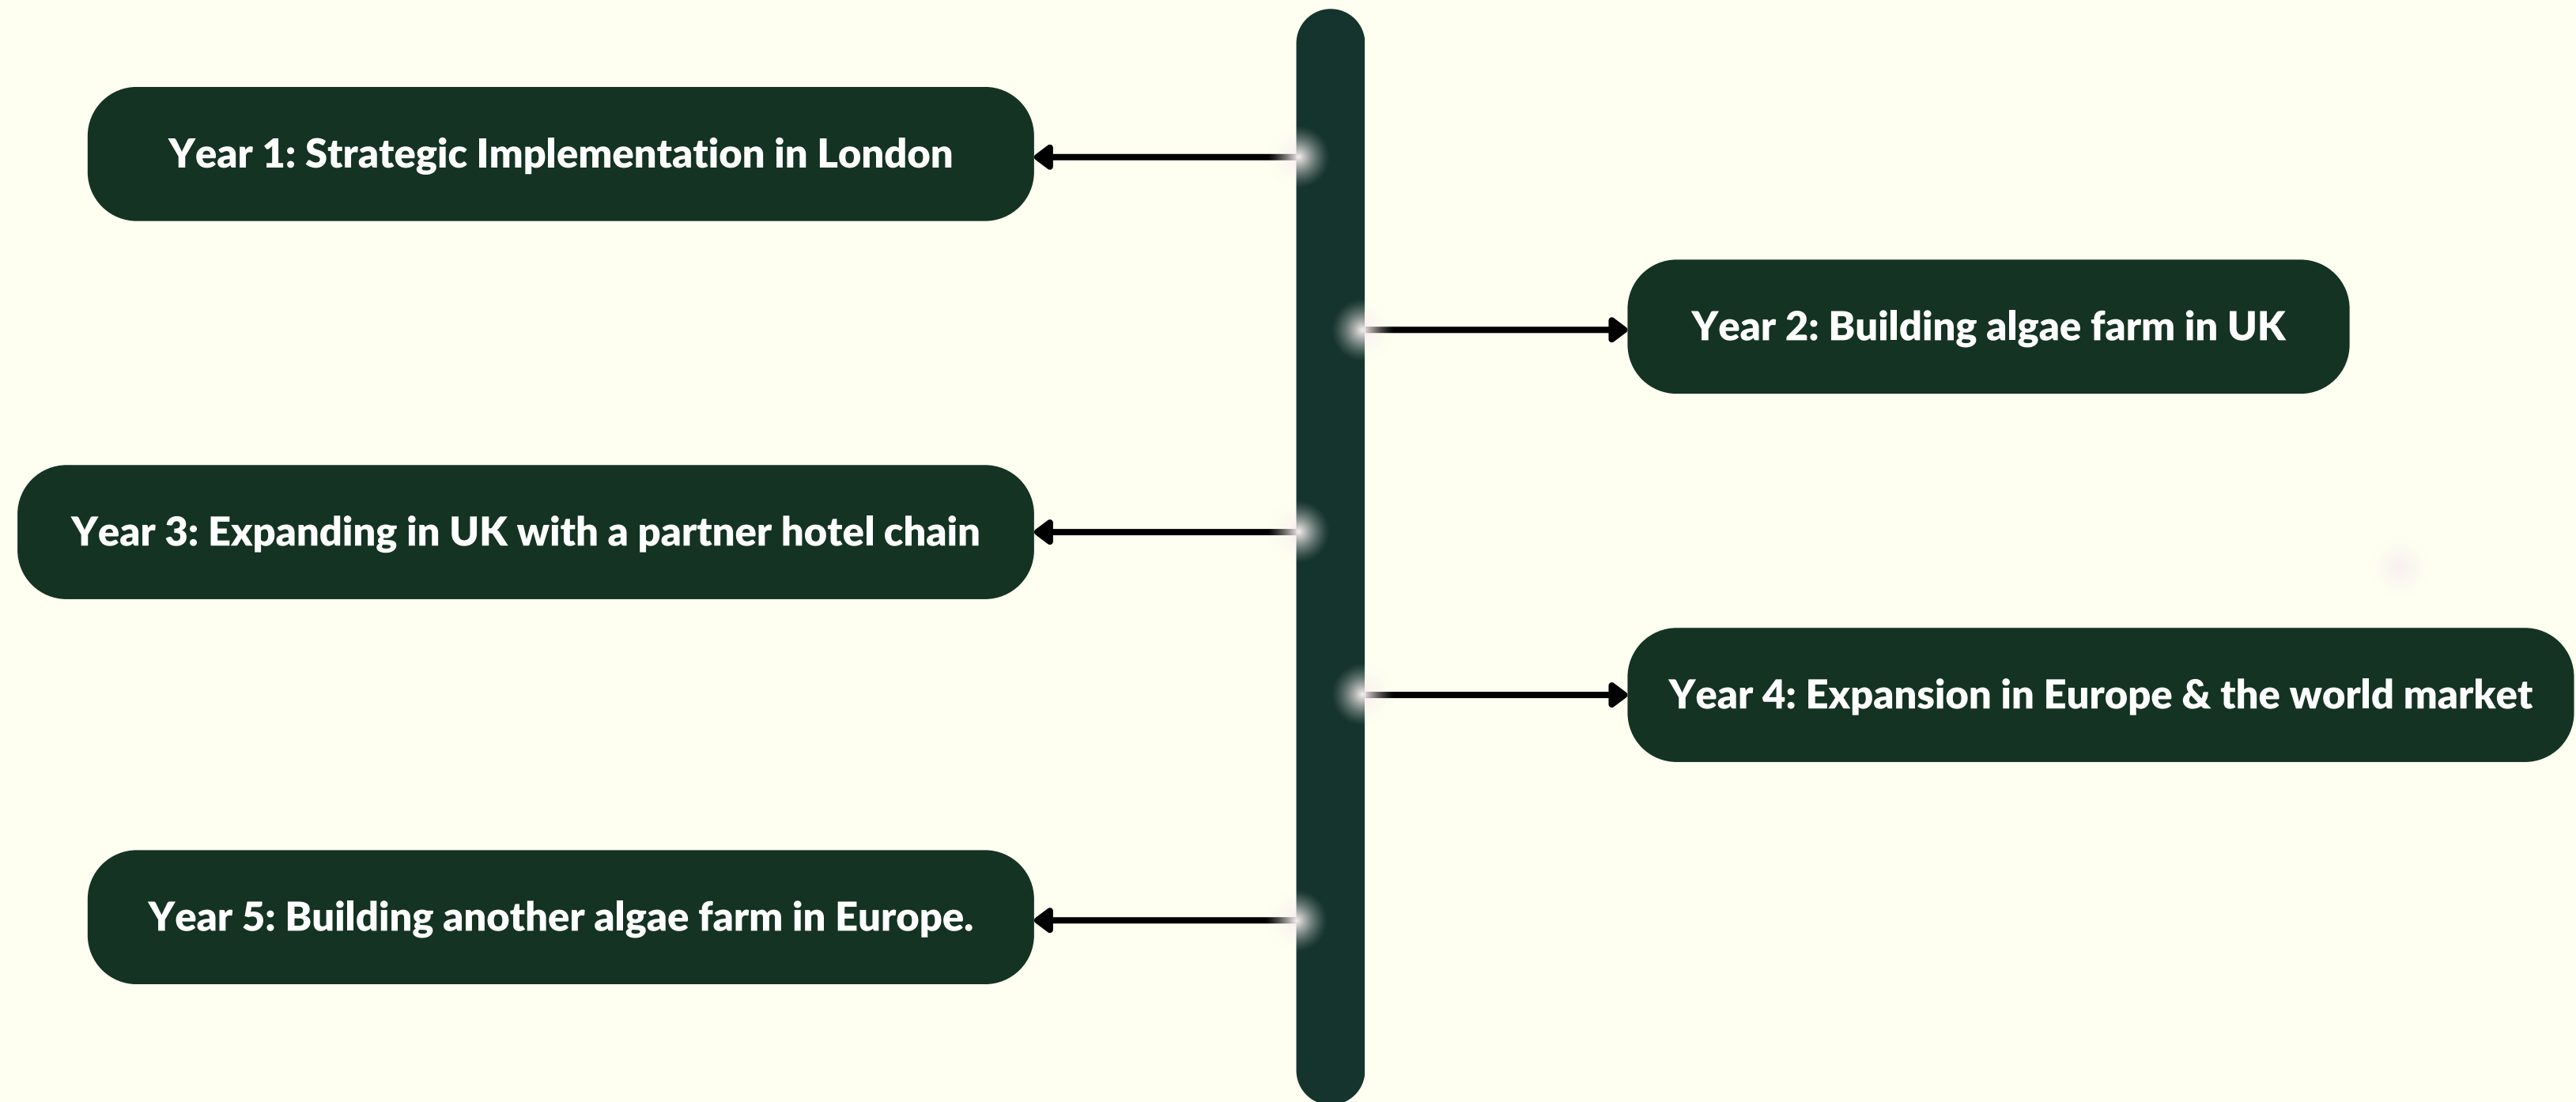

# ALGI

A living wall for the new and evolving world

Algi is energy efficient

Algi can generate as much oxygen as 1000 trees in a day

It is easily repairable

It is 100% sustainable

# Key Milestones

# Real-life examples of Algae based air purifiers

Source: Aerium Living technology

**alg.uk**

Source: Ecologic Studio

# Go to market strategy

**A strategic partner and  
\$200,000**