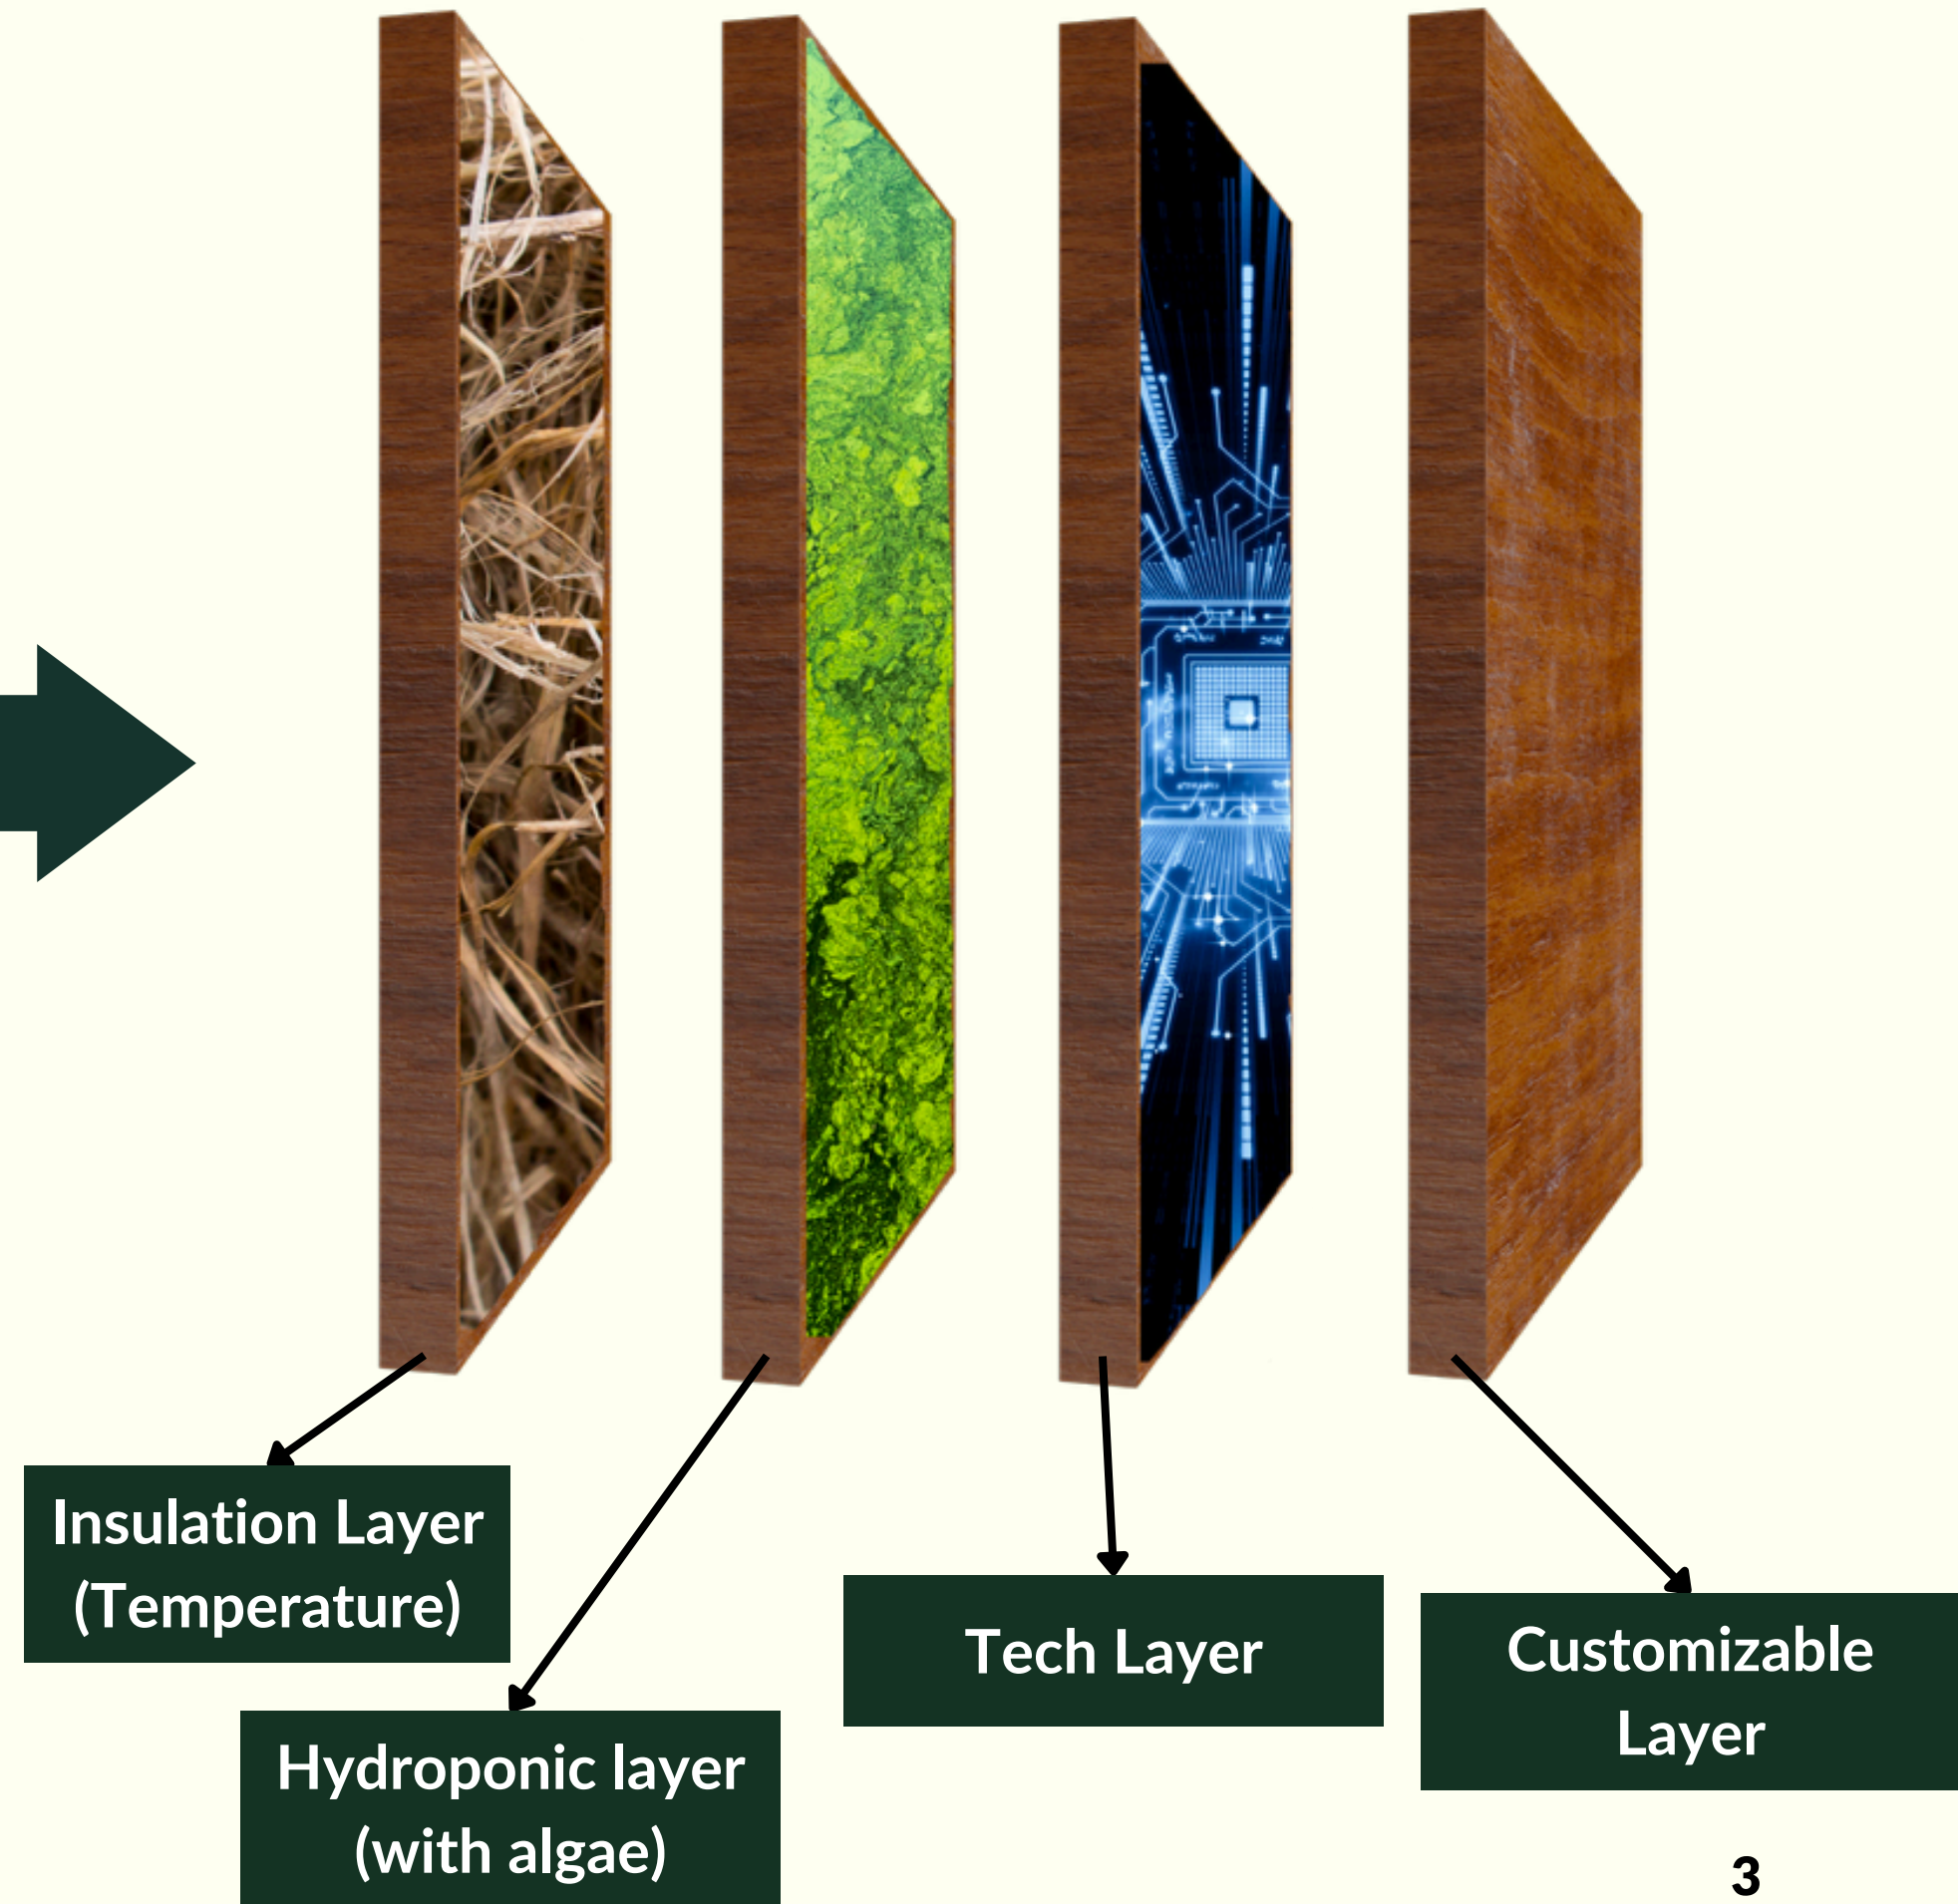

# ALGI

A living wall for the new and evolving world

Algi is energy efficient

Algi can generate as much oxygen as 1000 trees in a day

It is easily repairable

It is 100% sustainable