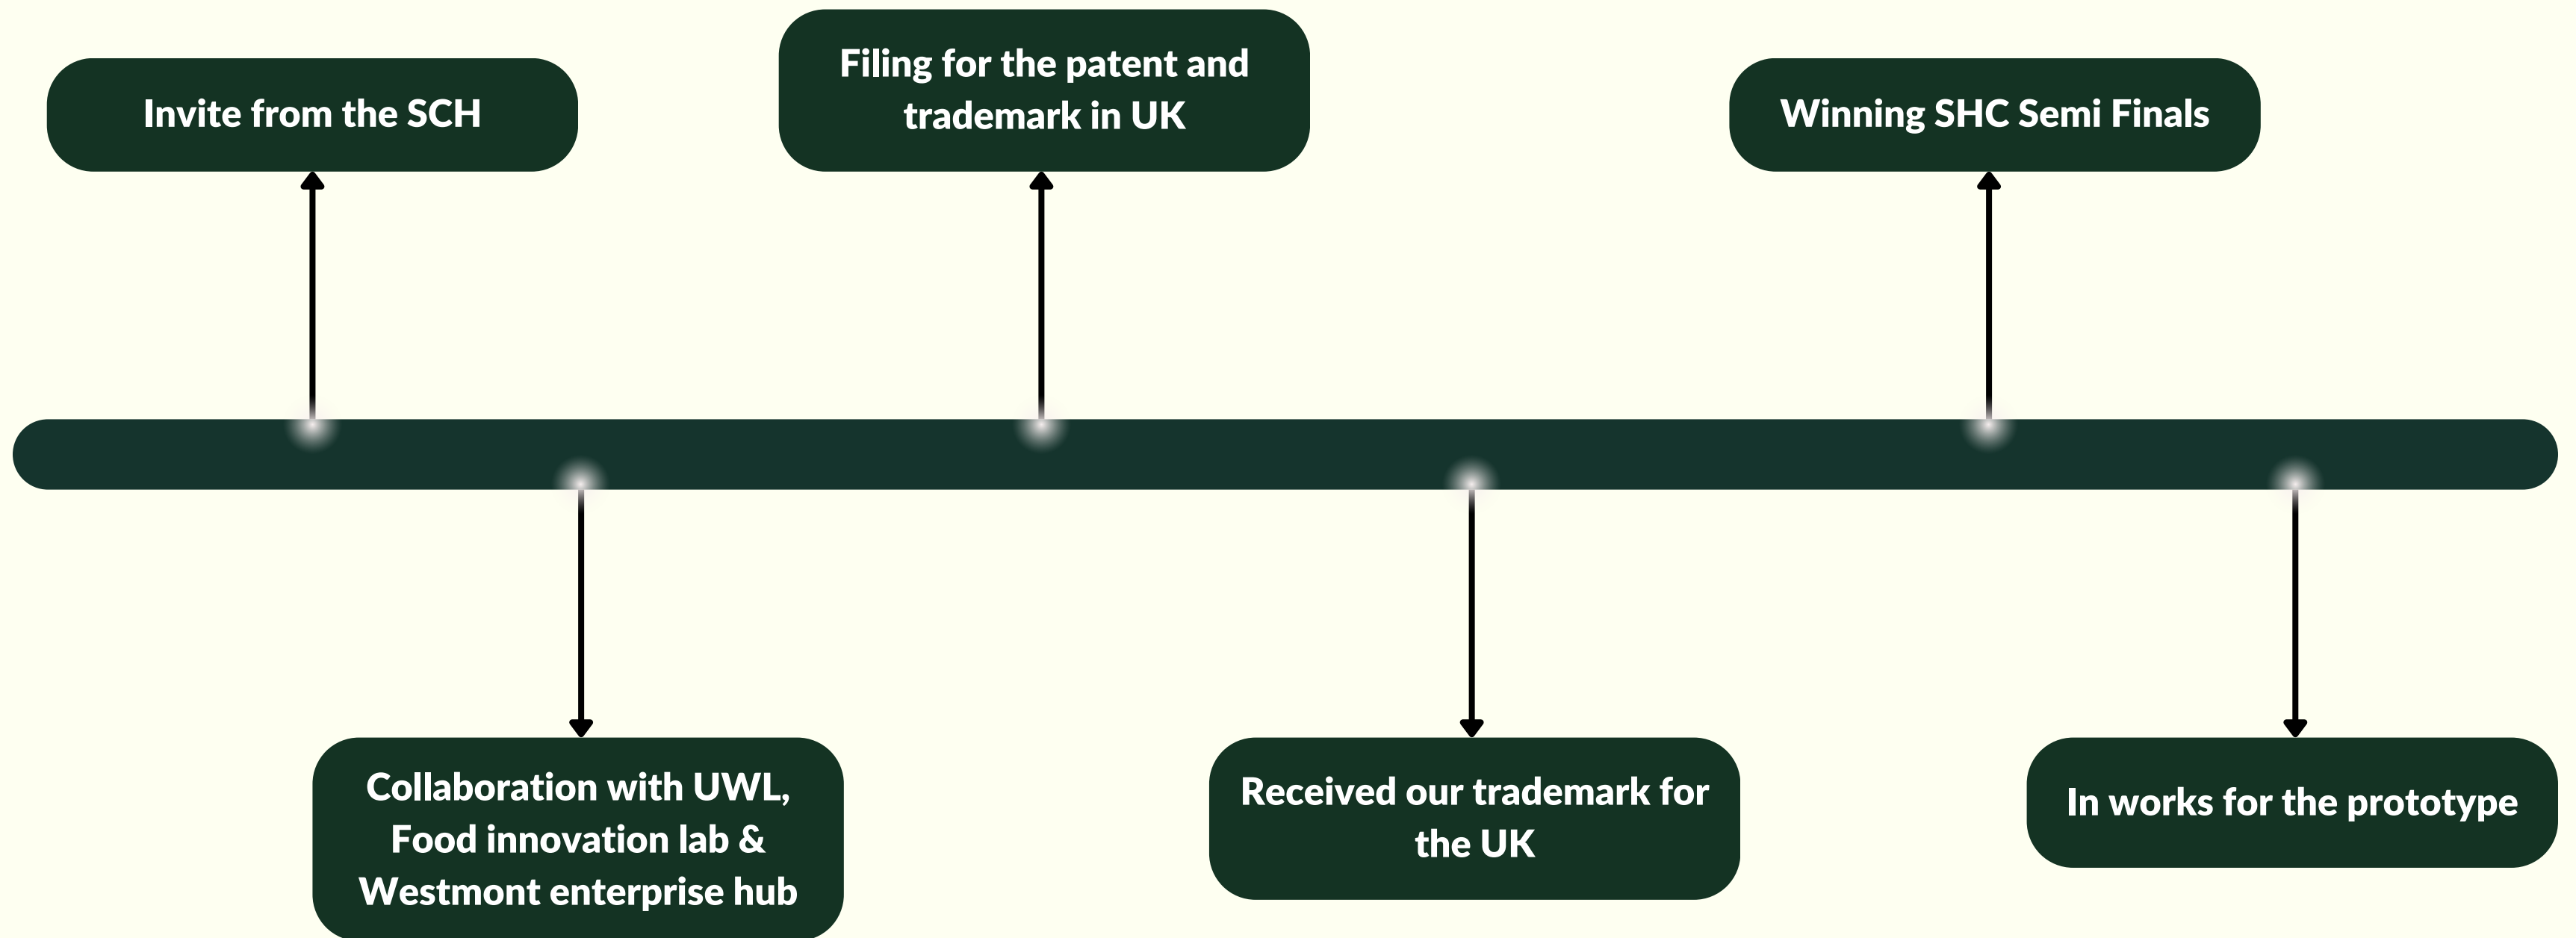

# ALGI

A living wall for the new and evolving world

Algi is energy efficient

Algi can generate as much oxygen as 1000 trees in a day

It is easily repairable

It is 100% sustainable

# Key Milestones